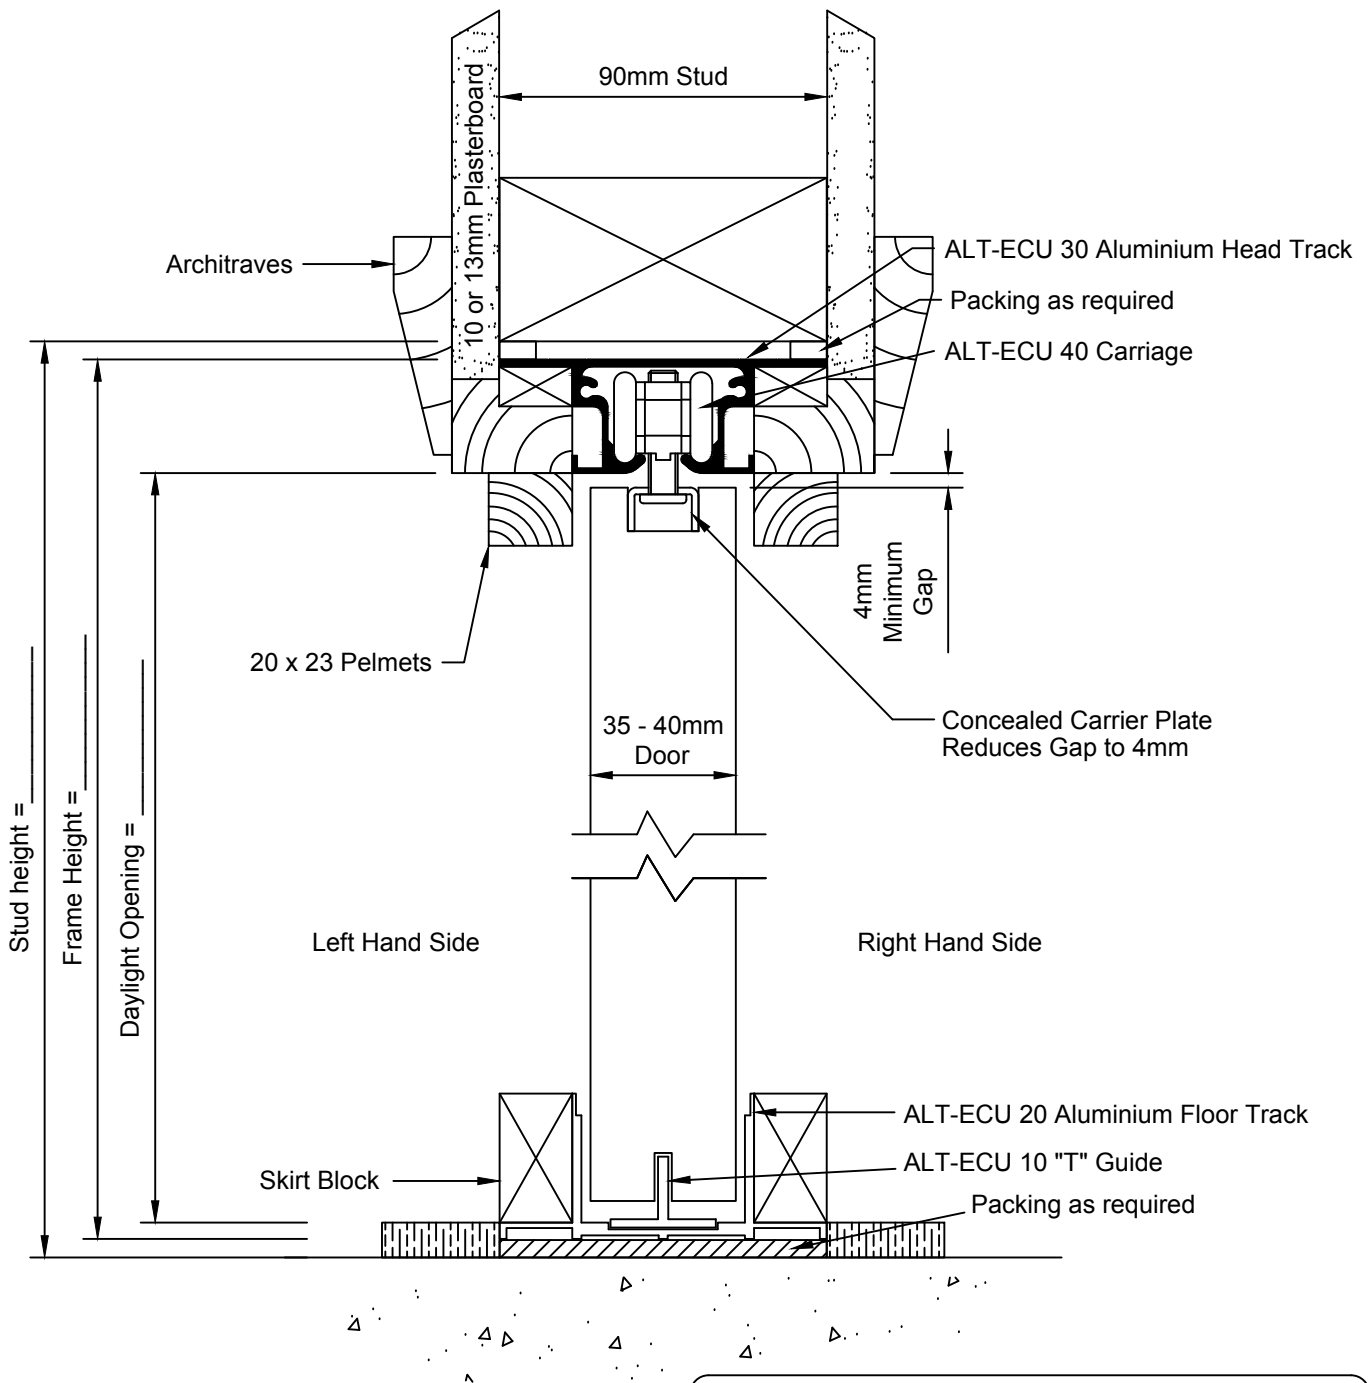

# Euro Cav Ultima Head Detail With Architraves (pelmet optional)

**FORMULAS**

A) STUD OPENING WIDTH = DOOR WIDTH x 2 + 20mm  
 B) OVERALL OPENING HEIGHT = DOOR + 64mm  
 C) DAYLIGHT OPENING HEIGHT = DOOR + 15mm  
 D) CLEAR OPENING WIDTH = DOOR WIDTH - 30mm  
 E) CAVITY DEPTH = DOOR WIDTH + 13mm