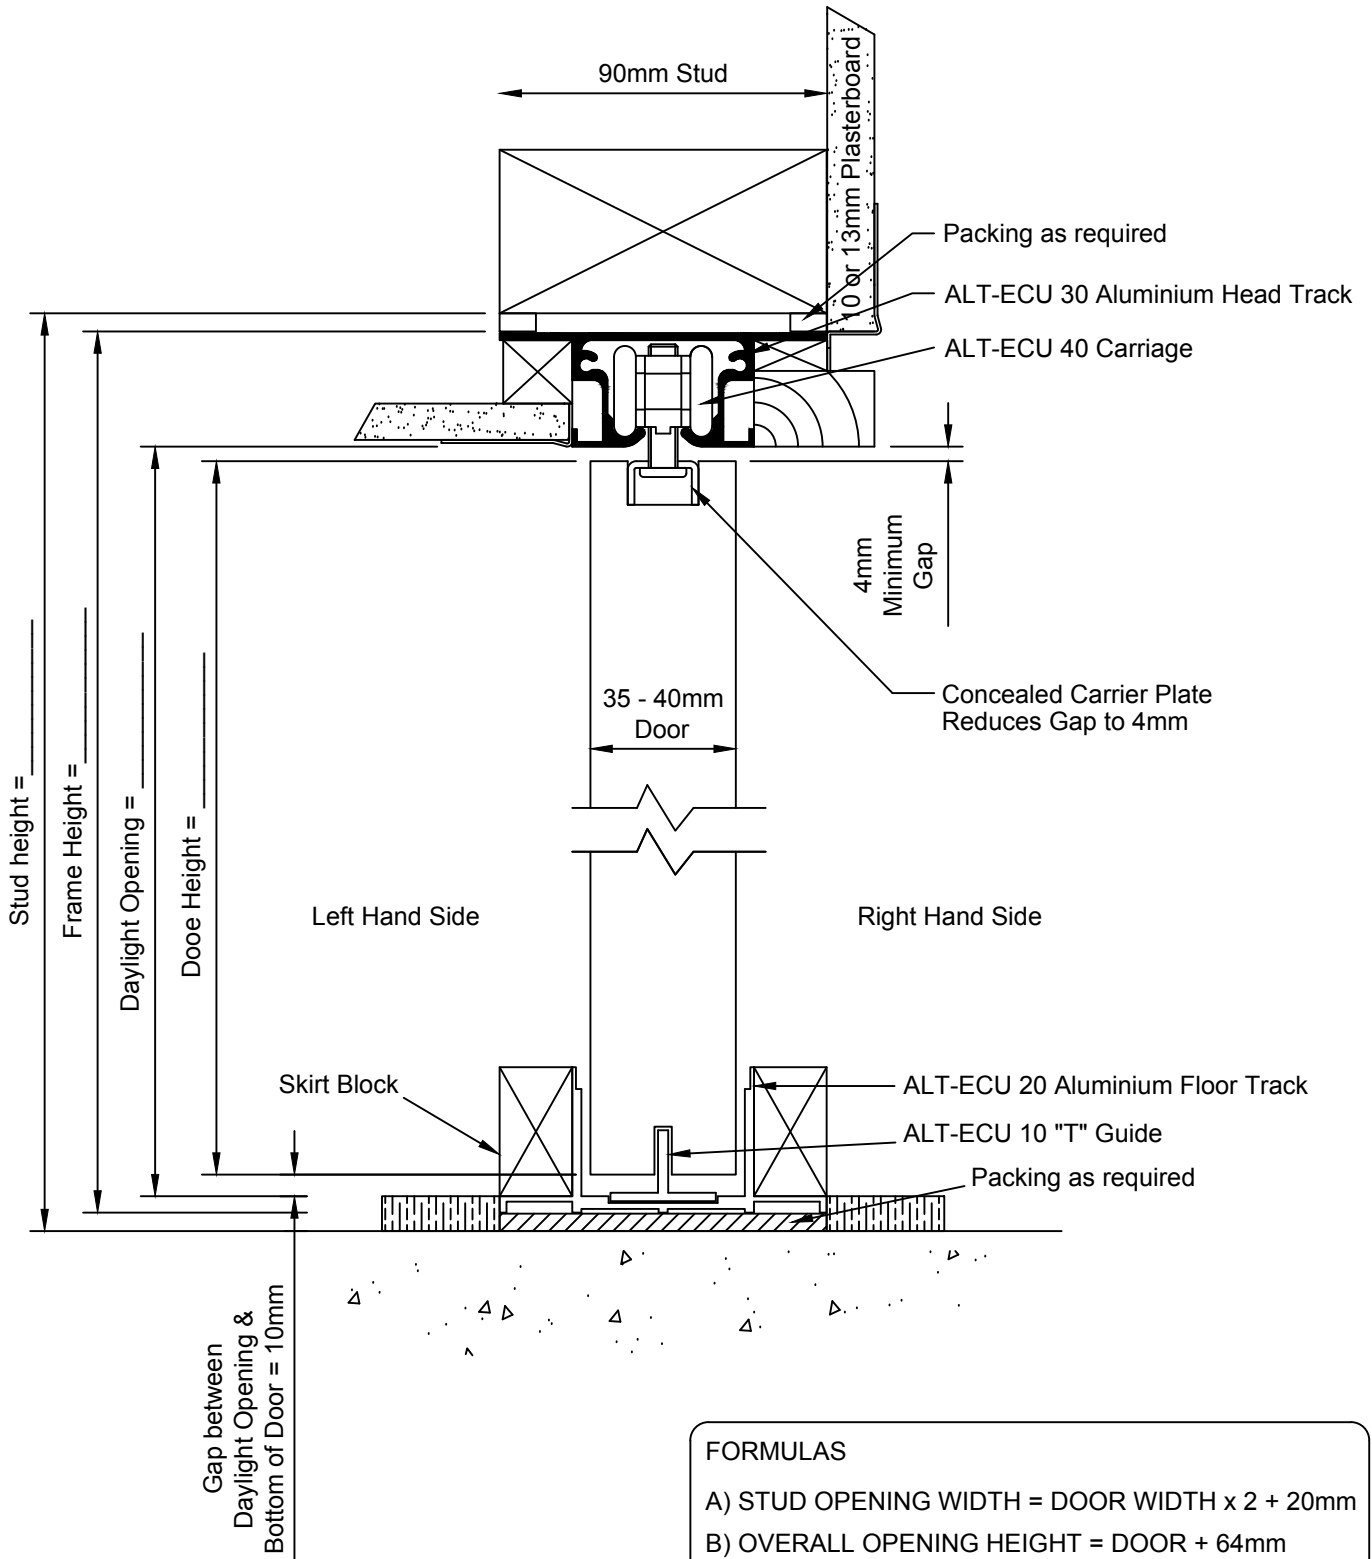

Euro Cav Ultima Bulkhead With Shadowline Detail

SHADOWLINE RH

FORMULAS

- A) STUD OPENING WIDTH = DOOR WIDTH x 2 + 20mm
- B) OVERALL OPENING HEIGHT = DOOR + 64mm
- C) DAYLIGHT OPENING HEIGHT = DOOR + 15mm
- D) CLEAR OPENING WIDTH = DOOR WIDTH - 30mm
- E) CAVITY DEPTH = DOOR WIDTH + 13mm