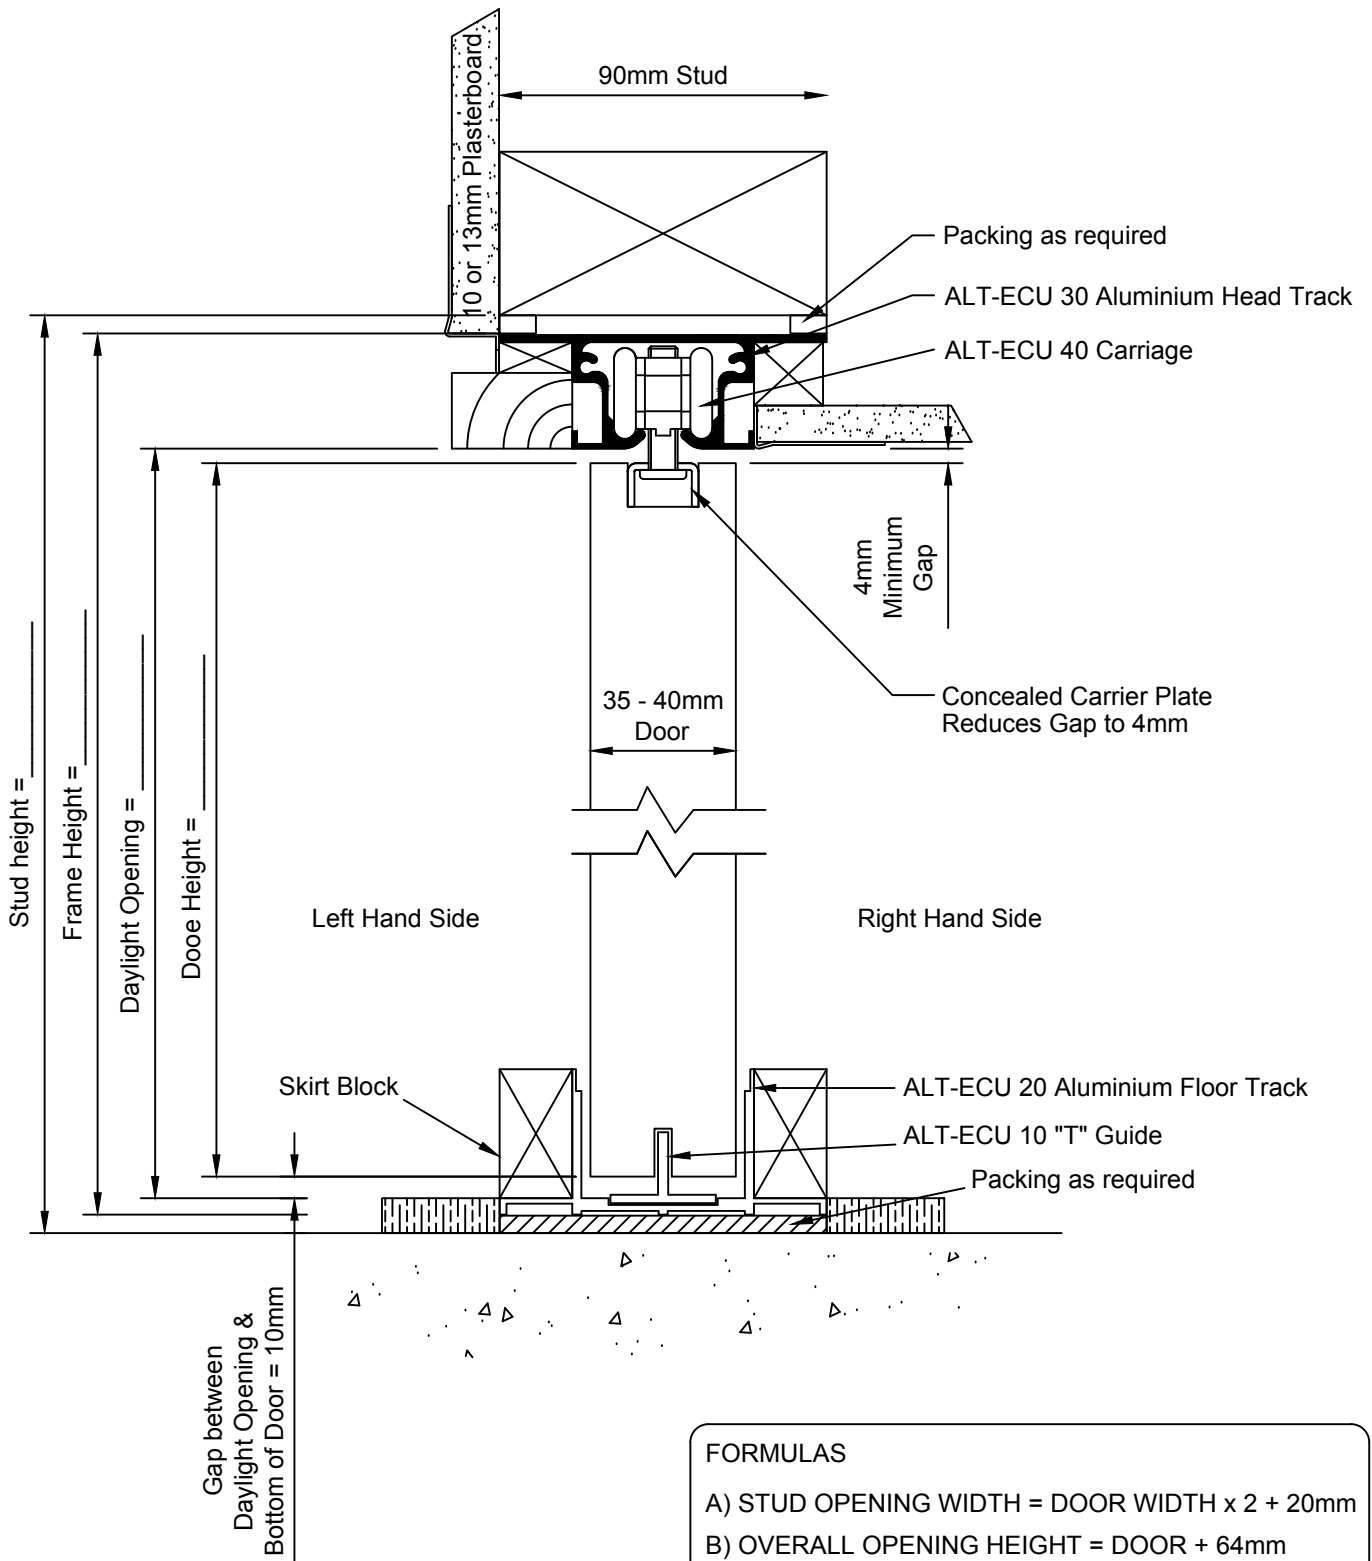

Euro Cav Ultima Bulkhead With Shadowline Detail

SHADOWLINE LH

FORMULAS

- A) STUD OPENING WIDTH = DOOR WIDTH x 2 + 20mm
- B) OVERALL OPENING HEIGHT = DOOR + 64mm
- C) DAYLIGHT OPENING HEIGHT = DOOR + 15mm
- D) CLEAR OPENING WIDTH = DOOR WIDTH - 30mm
- E) CAVITY DEPTH = DOOR WIDTH + 13mm