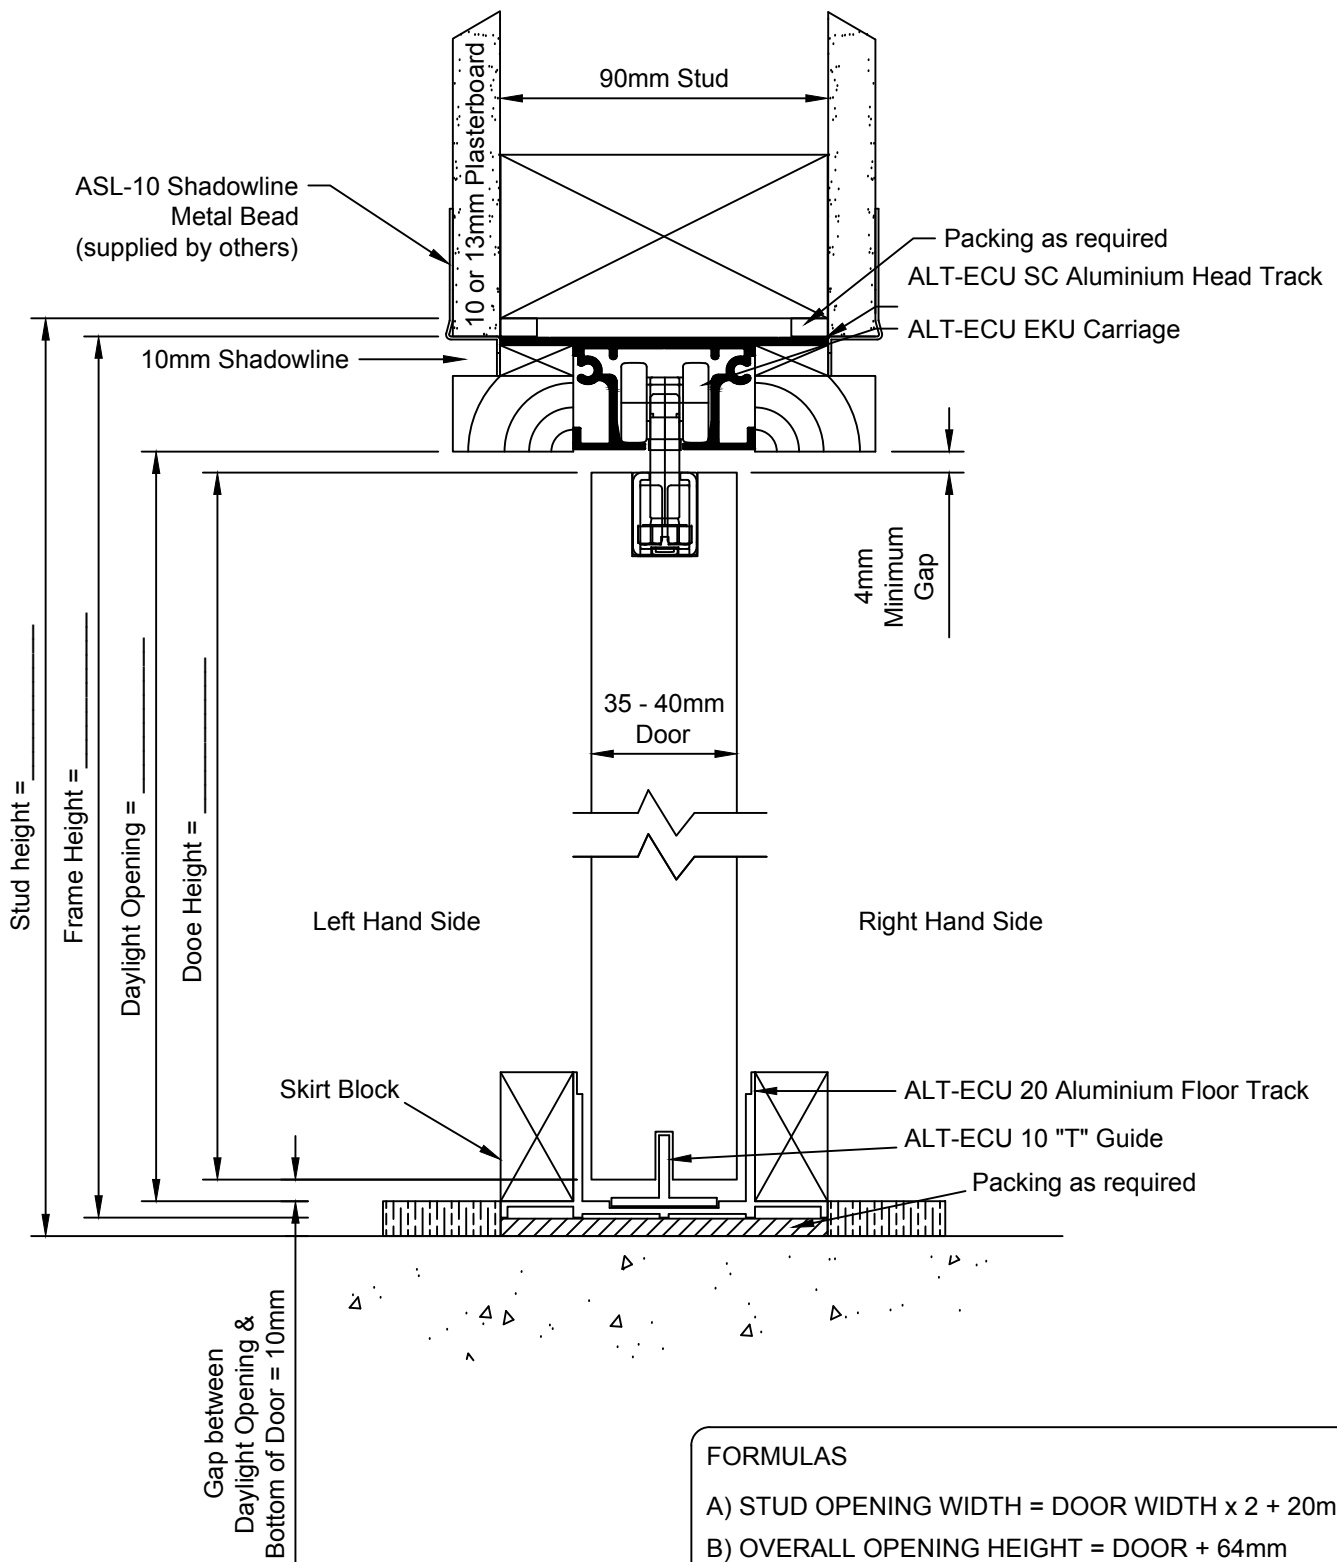

# Euro Cav Ultima Bulkhead With Shadowline Detail

(EKU SOFT CLOSE TRACK)

**FORMULAS**

A) STUD OPENING WIDTH = DOOR WIDTH x 2 + 20mm  
 B) OVERALL OPENING HEIGHT = DOOR + 64mm  
 C) DAYLIGHT OPENING HEIGHT = DOOR + 15mm  
 D) CLEAR OPENING WIDTH = DOOR WIDTH - 30mm  
 E) CAVITY DEPTH = DOOR WIDTH + 13mm