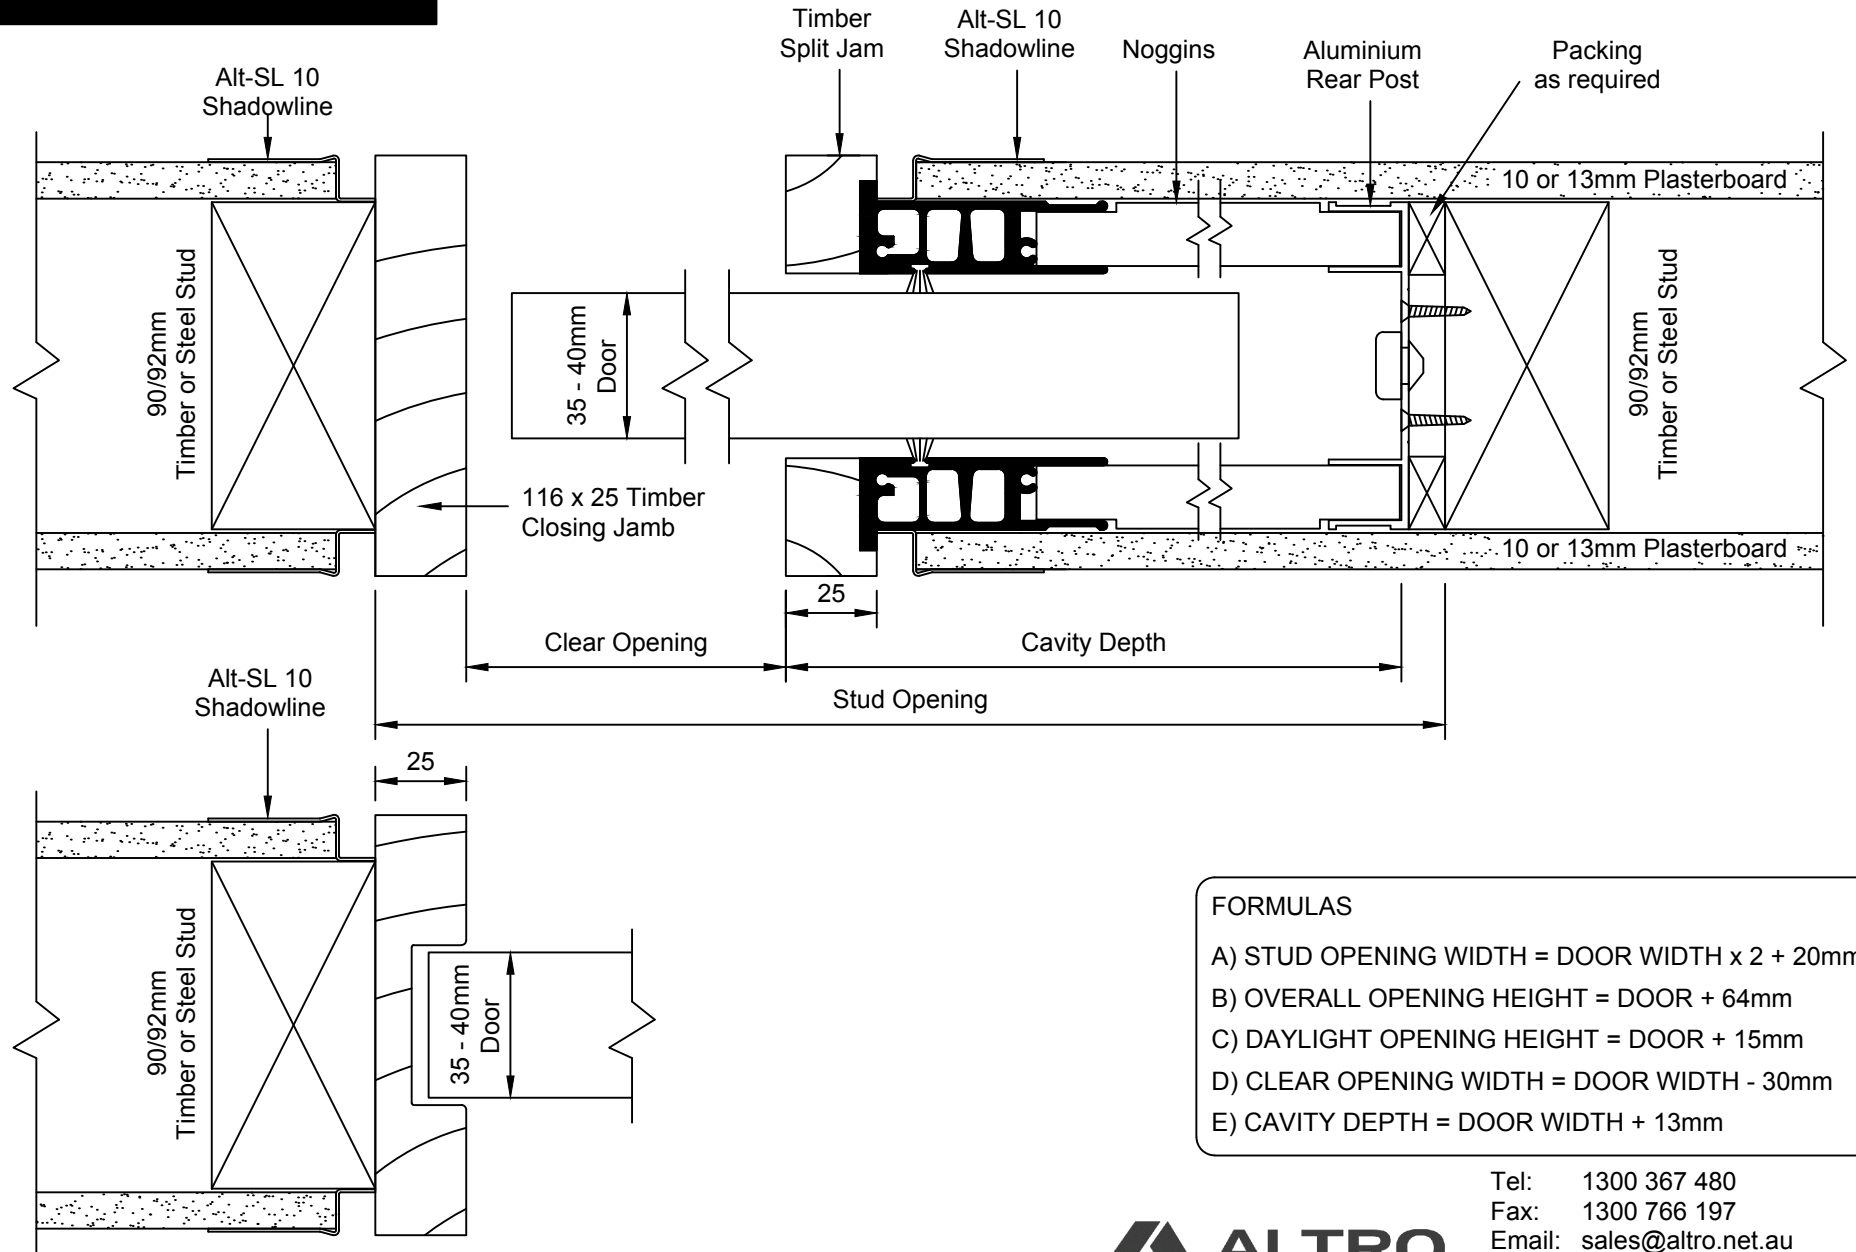

# Euro Cav Ultima - Plan View - (with 10mm Shadowline)

**FORMULAS**

- A) STUD OPENING WIDTH = DOOR WIDTH x 2 + 20mm
- B) OVERALL OPENING HEIGHT = DOOR + 64mm
- C) DAYLIGHT OPENING HEIGHT = DOOR + 15mm
- D) CLEAR OPENING WIDTH = DOOR WIDTH - 30mm
- E) CAVITY DEPTH = DOOR WIDTH + 13mm