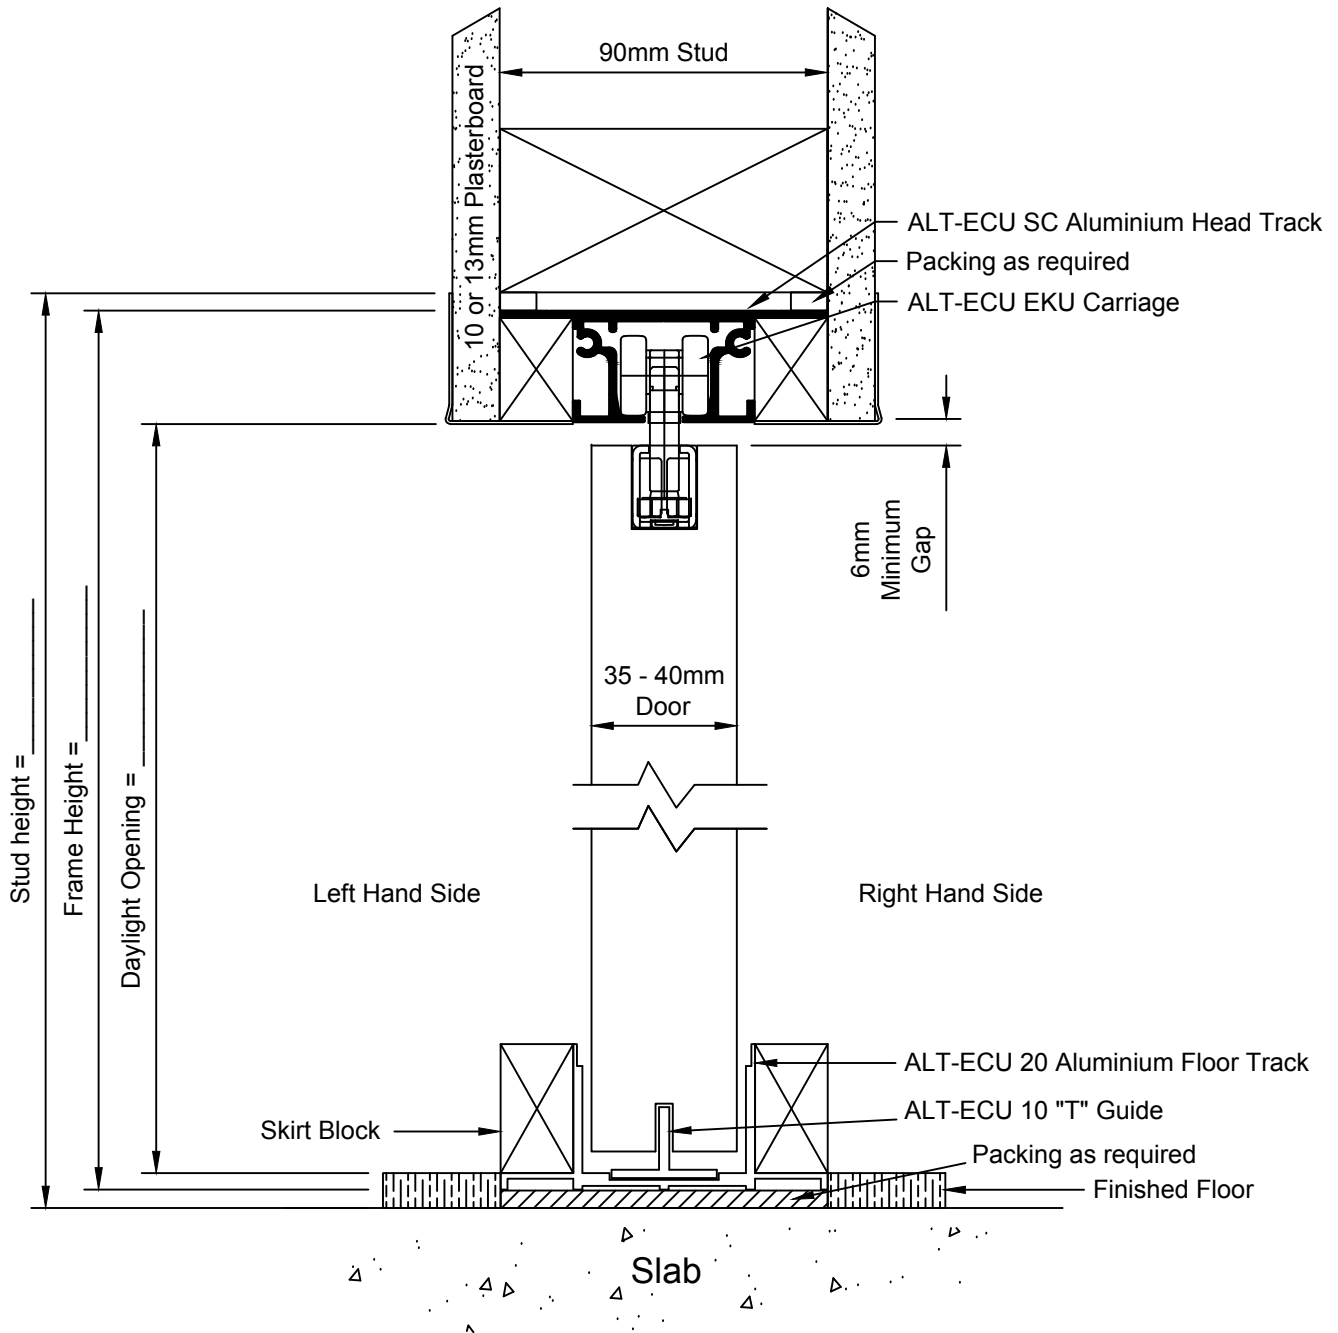

Euro Cav Ultima Bulkhead Detail (No Pelmet)

WITH 'EKU' SWISS HARDWARE (SOFT CLOSE OPTIONAL)

FORMULAS

A) STUD OPENING WIDTH = DOOR WIDTH x 2 + 20mm
 B) OVERALL OPENING HEIGHT = DOOR + 64mm
 C) DAYLIGHT OPENING HEIGHT = DOOR + 15mm
 D) CLEAR OPENING WIDTH = DOOR WIDTH - 30mm
 E) CAVITY DEPTH = DOOR WIDTH + 13mm